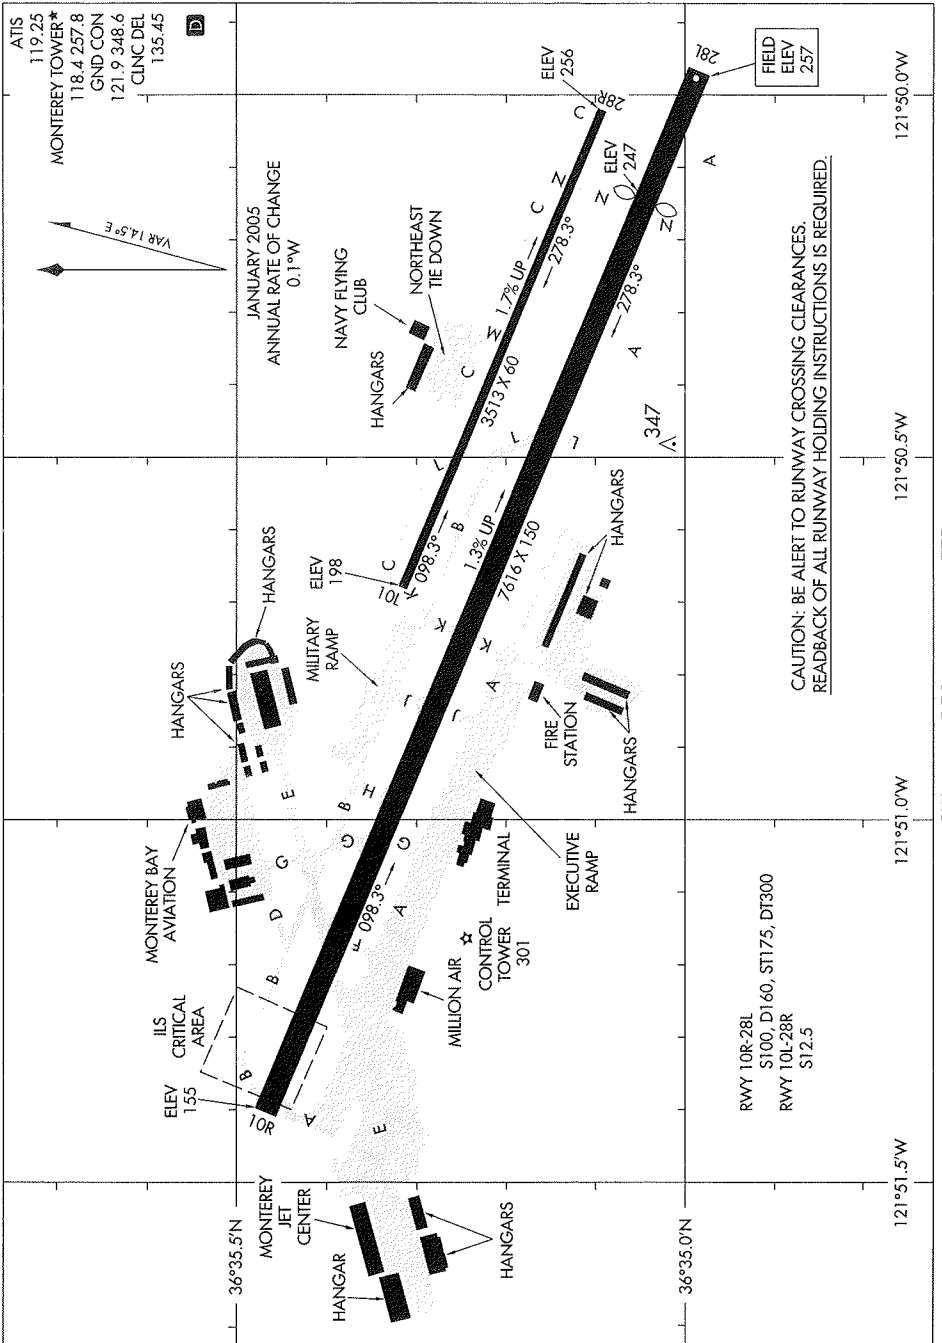

# AIRPORT DIAGRAM

AL-271 (FAA)

MONTEREY PENINSULA (MRY)  
MONTEREY, CALIFORNIA

SW-2, 17 DEC 2009 to 11 FEB 2010

SW-2, 17 DEC 2009 to 11 FEB 2010

# AIRPORT DIAGRAM

MONTEREY, CALIFORNIA  
MONTEREY PENINSULA (MRY)